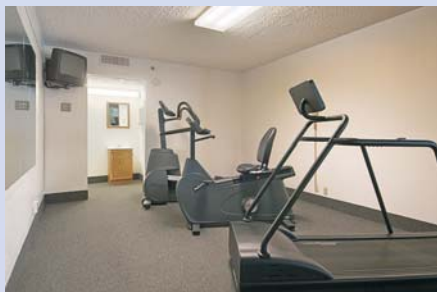

Amenities & Features

- Restaurant and Lounge on Property
- 6 Banquet Room Facilities with over 10,700 sq/ft
- Banquet Catering
- Free Local Calls
- Coffee and Coffee Maker in all rooms
- Indoor / Outdoor Swimming Pool
- Sauna and Jacuzzi
- Business Center
- Guest Laundry Room
- Hair Dryer, Iron & Ironing Board
- Radio Alarm Clock
- Microwave and Refrigerator in all rooms
- 25" TV with Over 65 Channels of Cable
- High Speed Wireless Internet
- Free USA Today and Emporia Gazette
- Truck Parking