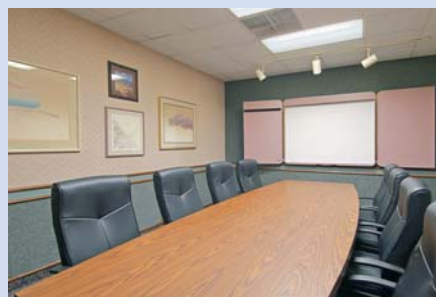

Amenities & Features

- Restaurant and Lounge on Property
- 6 Banquet Room Facilities with over 10,700 sq/ft
- Banquet Catering
- Free Local Calls
- Coffee and Coffee Maker in all rooms
- Indoor / Outdoor Swimming Pool
- Sauna and Jacuzzi
- Business Center
- Guest Laundry Room
- Hair Dryer, Iron & Ironing Board
- Radio Alarm Clock
- Microwave and Refrigerator in all rooms
- 25" TV with Over 65 Channels of Cable
- High Speed Wireless Internet
- Free USA Today and Emporia Gazette
- Truck Parking

Conference Center	Dimensions	Square Feet	Ceiling Height	Theater	Classroom	Banquet
Flint Hill	42x46	1900	9 ft	150	100	120
Kansas	31x39	1209	9 ft	100	75	100
Ballroom	70x46	3220	9 ft	250	200	275
Atrium	70x58	4060	n/a	300	200	275
Regency	12x20	240	9 ft	30	21	18
Boardroom	12x22	264	9 ft	n/a	n/a	12