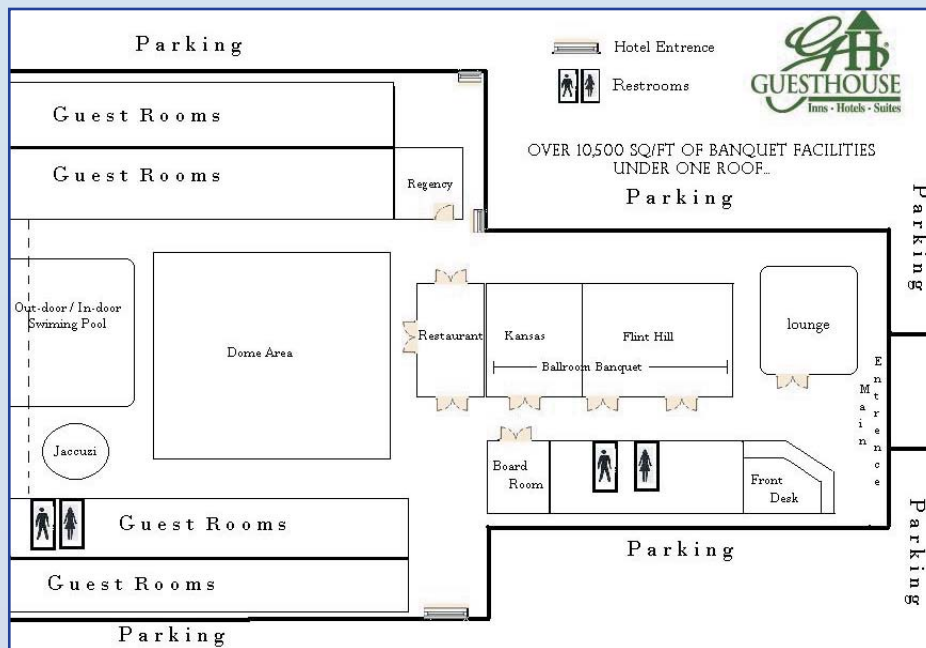

Hotel Configuration: *Consists of 127 newly renovated standard guest rooms, 1 family suite with 2 rooms and 1 honeymoon suite with a Jacuzzi in room. A Combination of these rooms yields a total of 129.*

Amenities & Features

- Restaurant and Lounge on Property
- 6 Banquet Room Facilities with over 10,700 sq/ft
- Banquet Catering
- Free Local Calls
- Coffee and Coffee Maker in all rooms
- Indoor / Outdoor Swimming Pool
- Sauna and Jacuzzi
- Business Center
- Guest Laundry Room
- Hair Dryer, Iron & Ironing Board
- Radio Alarm Clock
- Microwave and Refrigerator in all rooms
- 25" TV with Over 65 Channels of Cable
- High Speed Wireless Internet
- Free USA Today and Emporia Gazette
- Truck Parking

Conference Center	Dimensions	Square Feet	Ceiling Height	Theater	Classroom	Banquet
Flint Hill	42x46	1900	9 ft	150	100	120
Kansas	31x39	1209	9 ft	100	75	100
Ballroom	70x46	3220	9 ft	250	200	275
Atrium	70x58	4060	n/a	300	200	275
Regency	12x20	240	9 ft	30	21	18
Boardroom	12x22	264	9 ft	n/a	n/a	12